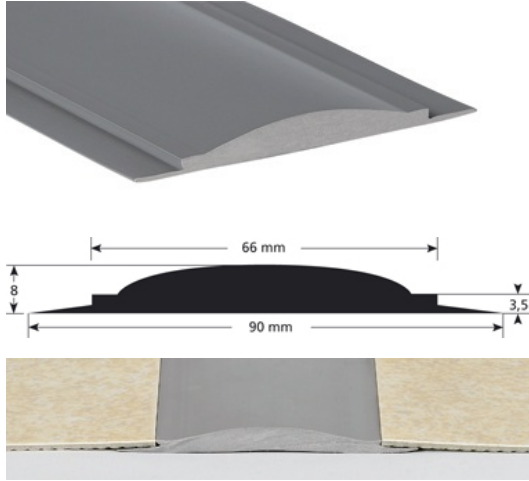

### DESCRIPTION

PVC profile to be stuck  
to make a transition between 2 floor coverings  
to be glued on a clean surface (no dust, no grease)

### USE

To be installed in junction with a floor covering  
Indoor use