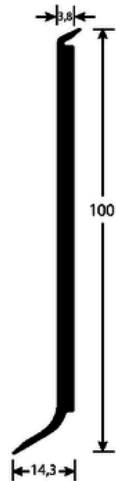

DATA SHEET

DESCRIPTION

Co-extruded PVC skirting with flexible sealing lip
For the finishing between a floor covering and a wall covering
to be glued on a clean surface (no dust, no grease)

USE

To be installed as skirting
Indoor use