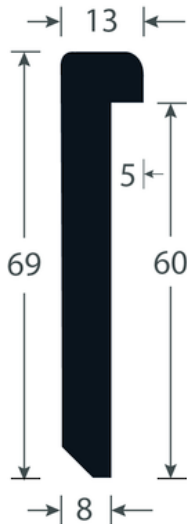

DATA SHEET

DESCRIPTION

Self-adhesive aluminium profile
For the finishing between a floor covering and a wall covering
to be glued on a clean surface (no dust, no grease)

USE

To be installed as skirting
Indoor use

REFERENCE

Ref : 2403

MATERIAL

REACH compliant

FITTING MODE

Quick to install. Cut the profile to the desired length. Make sure that the support is clear and clean from any grease and dust. Remove the silicone-coated paper. Position the profile and press down to secure.