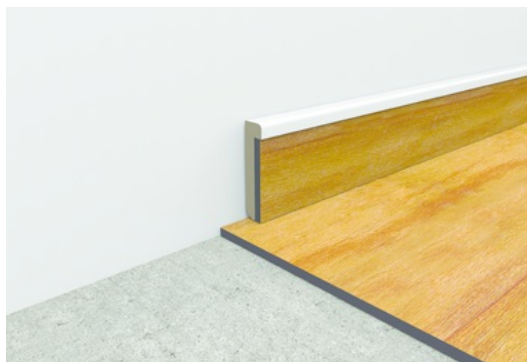

DATA SHEET

DESCRIPTION

Self-adhesive aluminium profile
For the finishing between a floor covering and a wall covering
to be glued on a clean surface (no dust, no grease)

USE

To be installed as skirting
Indoor use

REFERENCE

Ref : 2403

MATERIAL

REACH compliant

FITTING MODE

Quick to install. Cut the profile to the desired length. Make sure that the support is clear and clean from any grease and dust. Remove the silicone-coated paper. Position the profile and press down to secure.