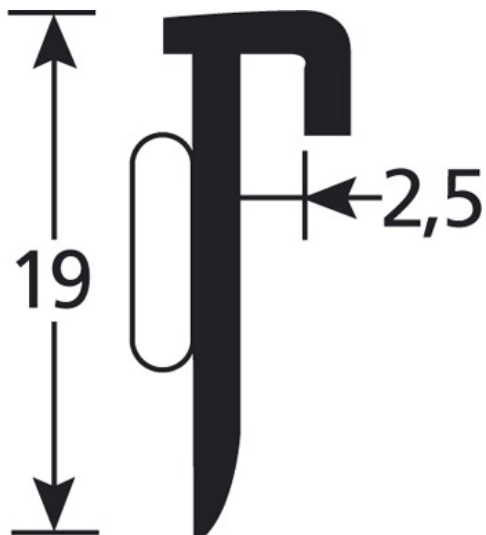

DATA SHEET

DESCRIPTION

Self-adhesive PVC profile
For the finishing between a floor covering and a wall covering
to be glued on a clean surface (no dust, no grease)

USE

To be installed as skirting
Indoor use

REFERENCE

Ref : 2077

MATERIAL

REACH compliant

FITTING MODE

Quick to install. Cut the profile to the desired length. Make sure that the support is clear and clean from any grease and dust. Remove the silicone-coated paper. Position the profile and press down to secure.