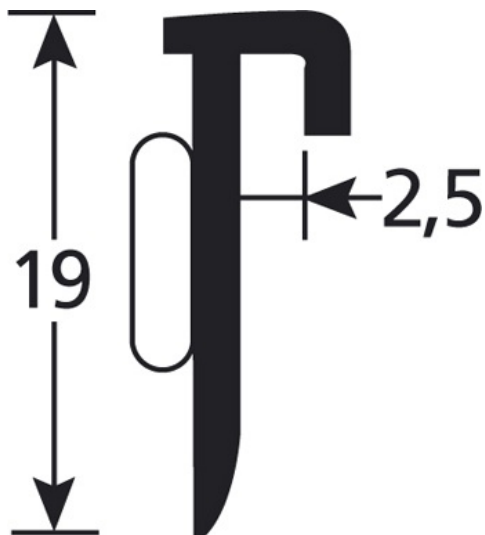

DATA SHEET

DESCRIPTION

Self-adhesive PVC profile
For the finishing between a floor covering and a wall covering
to be glued on a clean surface (no dust, no grease)

USE

To be installed as skirting
Indoor use

REFERENCE

Ref : 2091

MATERIAL

REACH compliant

FITTING MODE

Quick to install. Cut the profile to the desired length. Make sure that the support is clear and clean from any grease and dust. Remove the silicone-coated paper. Position the profile and press down to secure.