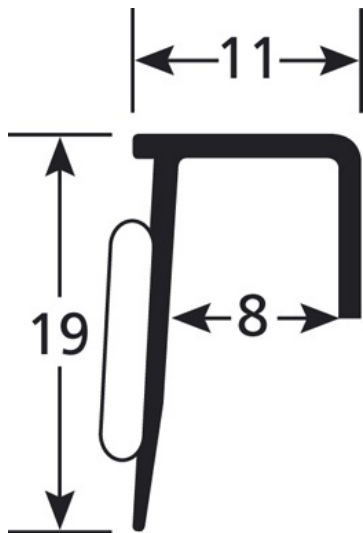

DATA SHEET

DESCRIPTION

Self-adhesive PVC profile
For the finishing between a floor covering and a wall covering
to be glued on a clean surface (no dust, no grease)

USE

To be installed as skirting
Indoor use

REFERENCE

Ref : 2177

MATERIAL

REACH compliant

FITTING MODE

Quick to install. Cut the profile to the desired length. Make sure that the support is clear and clean from any grease and dust. Remove the silicone-coated paper. Position the profile and press down to secure.