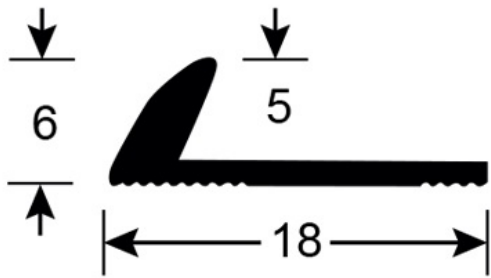

DATA SHEET

DESCRIPTION

Edge Bevelled 5 mm

Type : Drilled
Width : 18 mm
Height : 5 mm
Length : 2,50 M

USE

Use indoor.

REFERENCE

Ref : 3543
BEVELLED EDGE 5MM ALU SILVER 2.50 M

MATERIAL

Alu silver.
REACH compliant.

The information contained in this document is provided for information purposes. Romus cannot be held liable for this information. The user or specifier will check the compatibility of the product technical data with the actual situation. Romus reserves the right to modify all or part of this document without prior notice.