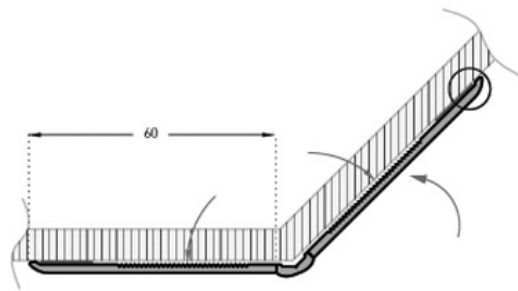

DATA SHEET

DESCRIPTION

PVC corner profile to be stuck
To protect wall angles from impacts from trolleys or hospital beds
to be glued on a clean surface (no dust, no grease)

USE

For overlapping a wall covering or a painted wall.

REFERENCE

Ref : 467001

MATERIAL

Highly shock-resistant PVC profile - Fire rating: Bs2 d0
Smooth surface
REACH compliant

The information contained in this document is provided for information purposes. Romus cannot be held liable for this information. The user or specifier will check the compatibility of the product technical data with the actual situation. Romus reserves the right to modify all or part of this document without prior notice.