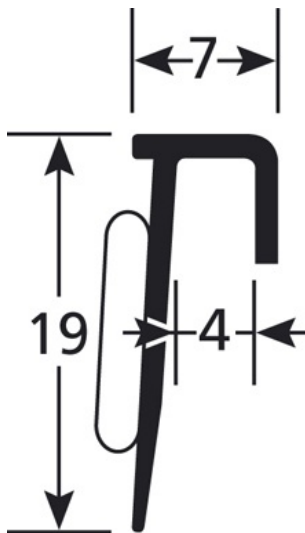

DATA SHEET

DESCRIPTION

Self-adhesive PVC profile
For the finishing between a floor covering and a wall covering
to be glued on a clean surface (no dust, no grease)

USE

To be installed as skirting
Indoor use

REFERENCE

Ref : 2147

MATERIAL

REACH compliant

FITTING MODE

Quick to install. Cut the profile to the desired length. Make sure that the support is clear and clean from any grease and dust. Remove the silicone-coated paper. Position the profile and press down to secure.