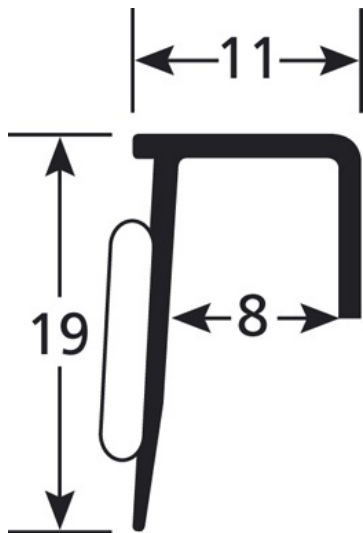

### DESCRIPTION

Self-adhesive PVC profile  
For the finishing between a floor covering and a wall covering  
to be glued on a clean surface (no dust, no grease)

### FITTING MODE

Quick to install. Cut the profile to the desired length. Make sure that the support is clear and clean from any grease and dust. Remove the silicone-coated paper. Position the profile and press down to secure.